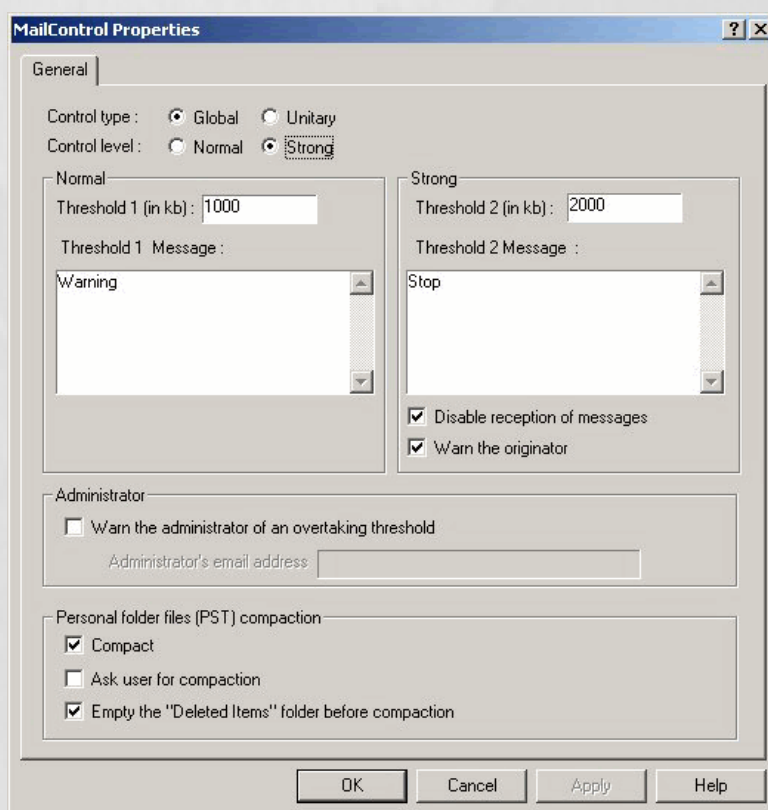

MAILCONTROL

PST PROBLEMS

Large Outlook .pst files become unstable and users risk losing all their data.

They also waste a lot of hard disk space.

SOLUTION

MailControl monitors the size of the .pst files in which incoming messages are stored.

MailControl allows 2 levels of control (Normal and Strong) with different thresholds.

DESCRIPTION

- With the Normal control level, users are warned when the size of their personal folder exceeds the configured limit.
- With the Strong control level, reception of further messages is stopped if the size of .pst files reaches this second limit.